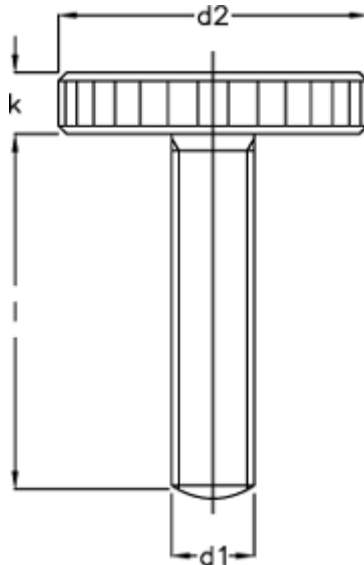

Article number: 207016591

Description: E+G Flat knurled thumb screw DIN 653-M10-25-

Measures

d1 = M10

d2 = 36

K = 8.0